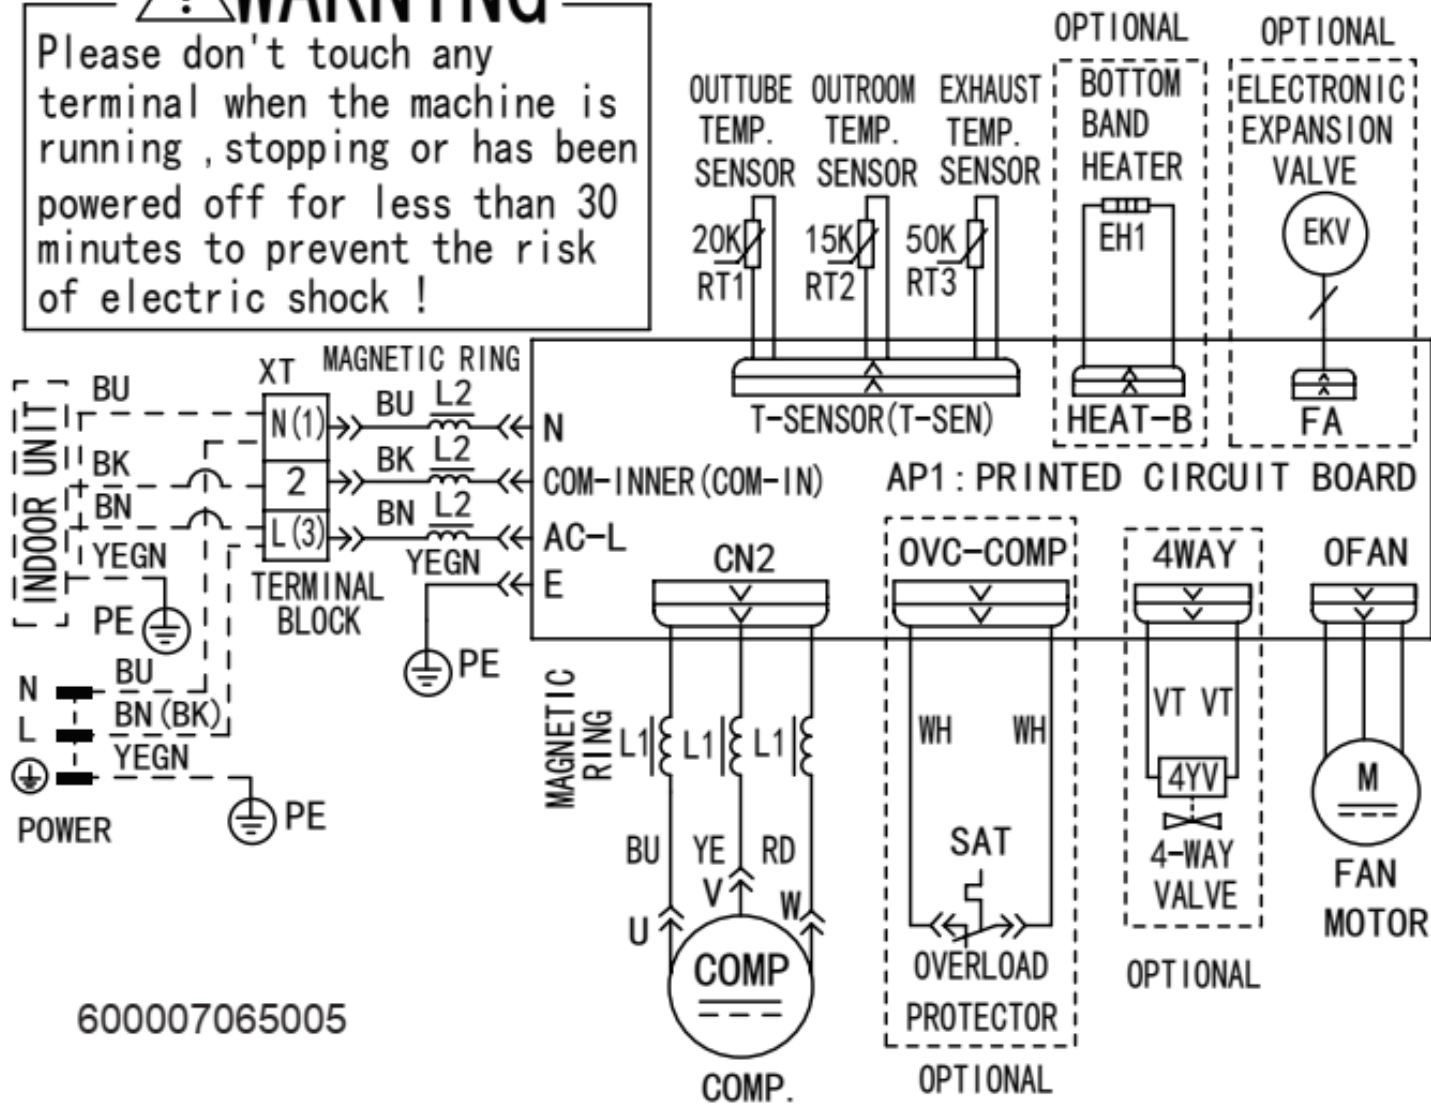

Model:	
	AWI-71HRDC1C
	Wiring Diagram

! WARNING

Please don't touch any terminal when the machine is running, stopping or has been powered off for less than 30 minutes to prevent the risk of electric shock!