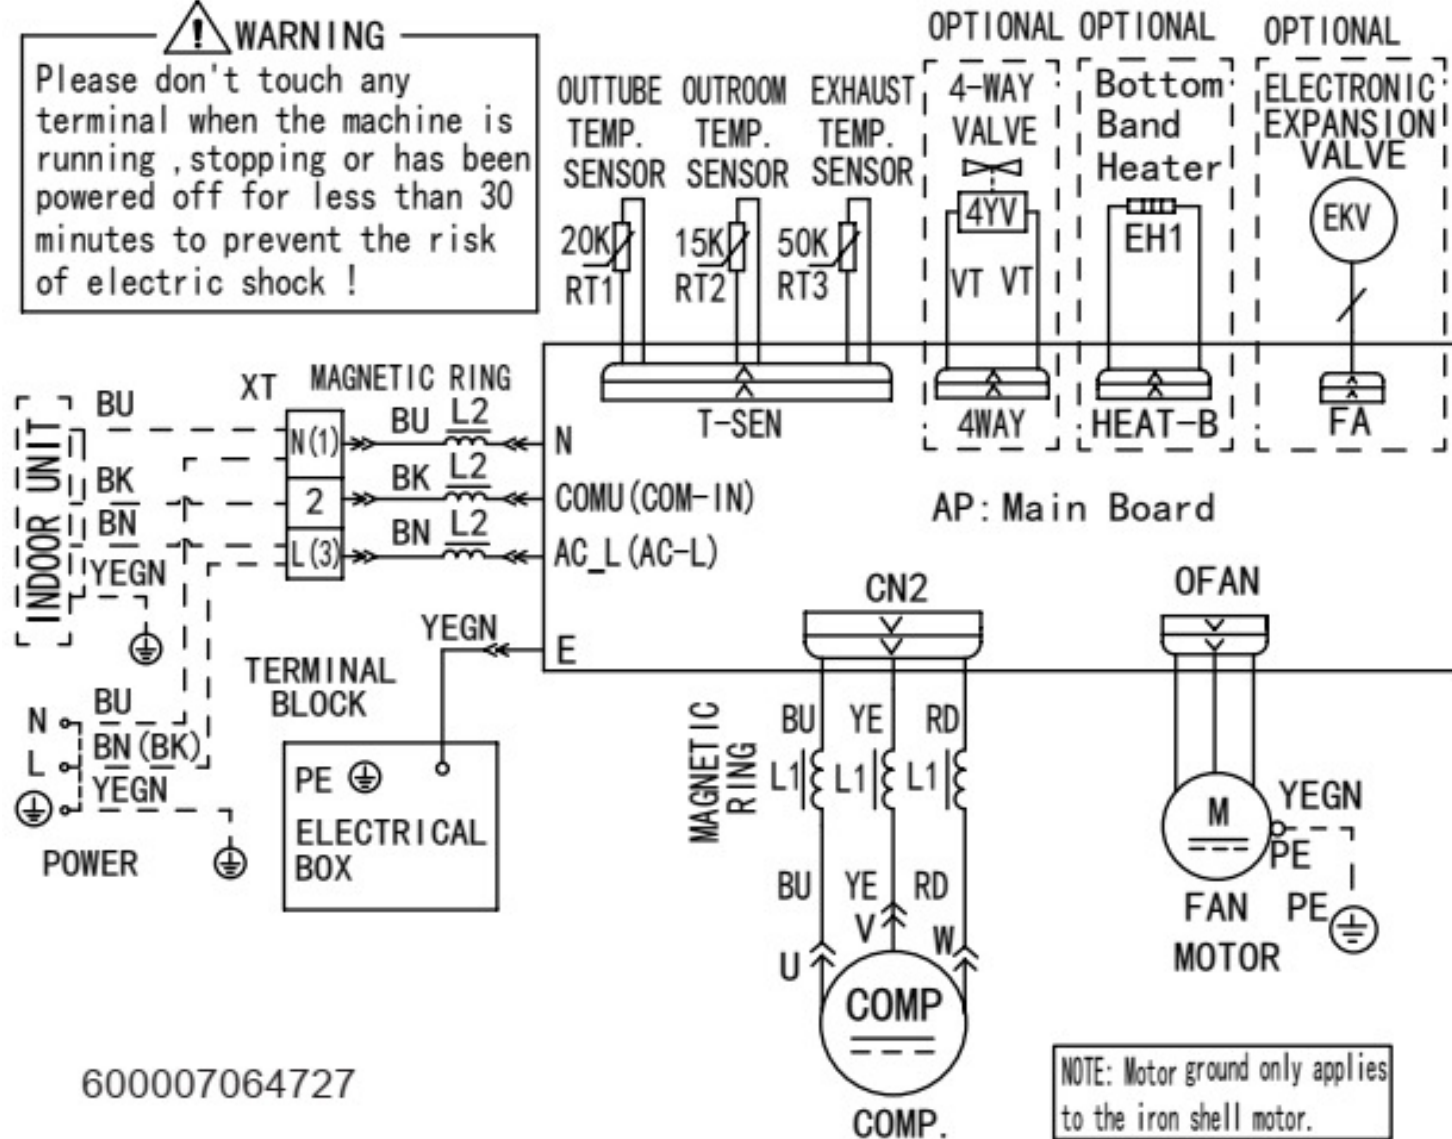

Model:
AWI-26HRDC1TB
Wiring Diagram

⚠ WARNING
 Please don't touch any terminal when the machine is running, stopping or has been powered off for less than 30 minutes to prevent the risk of electric shock!

Model:	ALPICAIR
AWO-26HRDC1C	
Wiring Diagram	2